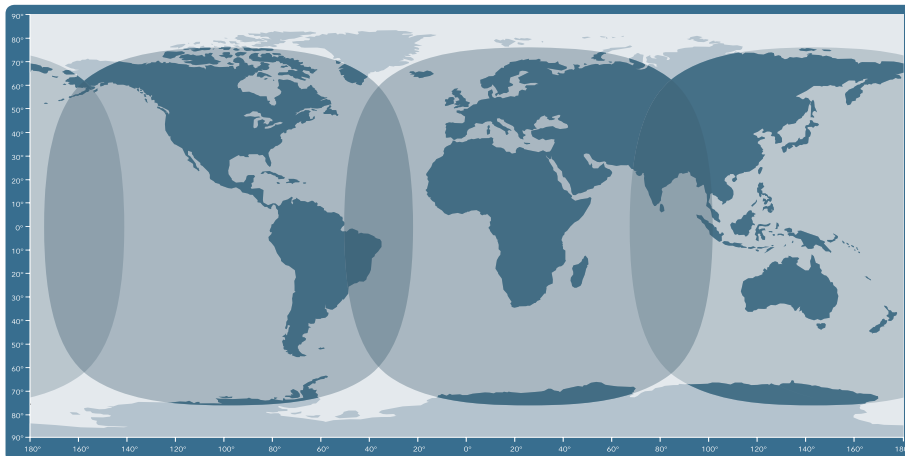

Global coverage with Inmarsat BGAN

Broadband Global Area Network (BGAN) is Inmarsat’s terminology for their latest L-band network with global coverage providing both voice and broadband data. It is the world’s leading commercial mobile broadband satellite service. With three satellites placed in geostationary orbit 36,000 kilometers (22,000 miles), they facilitate a reliable global coverage. Combined with an EXPLORER BGAN terminal this solution offers a superior connectivity to traditional phone networks and the internet for professionals working off the beaten track.